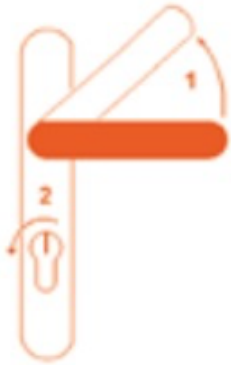

## Nightlatch Locking

### Locking

1. On closing the door, the latch is automatically engaged
2. Lift the handle upwards to engage the locking points
3. Lock the system by turning the key

### Opening

1. Unlock the system by turning the key
2. Push the handle downwards to retract the locking points
3. A quarter turn of the key will then retract the latch